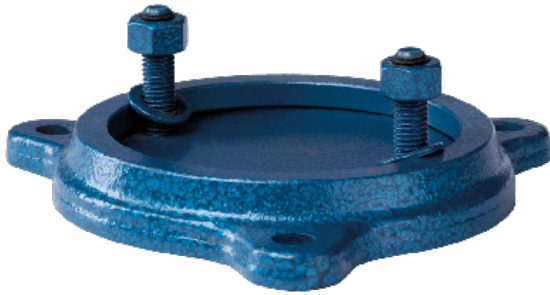

Product name \*

## Rotating plate for vise

Can be combined with series525 and series520.

Art. No. 525-127

Series 525

EAN 4027474929015

	Technical attribute	Metric	Imperial
	Weight	2.43 kg	
	Screw thread	M 12	M 12
	Bolt distance	110 mm	
	Diameter of bolt circle	180 mm	
	Bore	M 12	M 12