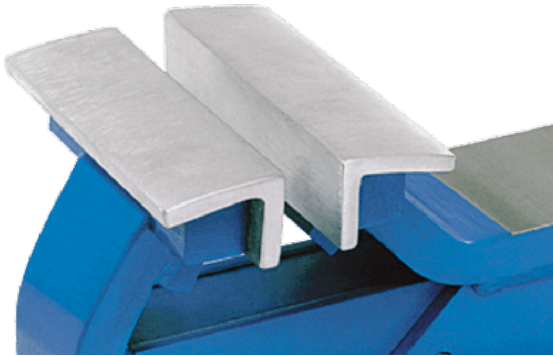

Product name *

Vise jaws made of aluminum

Can be combined with series 525 and series 520.

Art. No. 550-135

Series 550

EAN 4027474610364

	Technical attribute	Metric	Imperial
	Width of vise jaw	135 mm	5 3/8 inch
	Weight	0.475 kg	